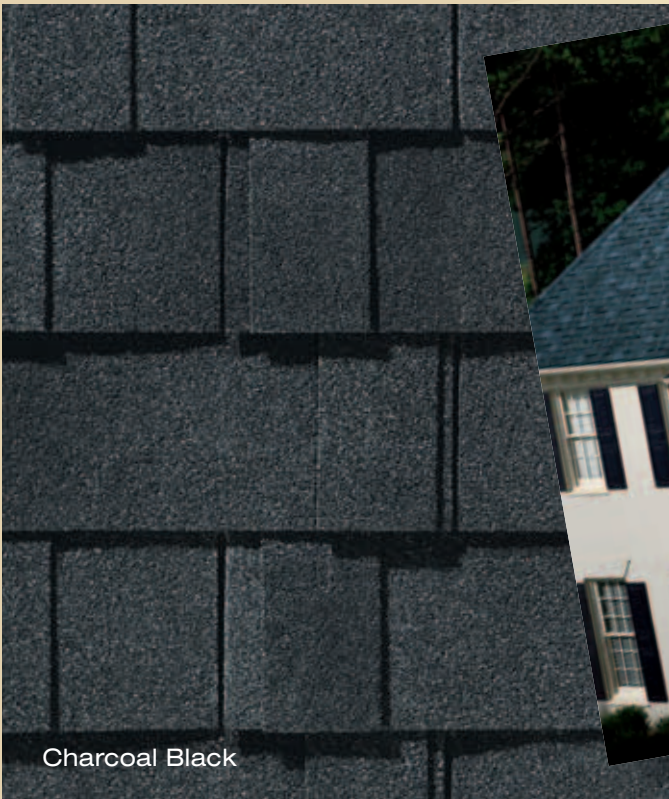

Its distinctive surface is the product of an unusual color blending process, but its underlying character comes from our patented Shangle® design, featuring a one-piece full-size base shingle, random laminated tabs and deep shadow lines for a dramatic, dimensional appearance no other asphalt shingle can claim.

**Color your home...virtually.
Log on to www.certainteed.com/colorview**

independence gallery

**Bolder, darker tones
adding drama to your roof**

Heather Blend

Cottage Red

Charcoal Black

Shown in
Hamilton Blue