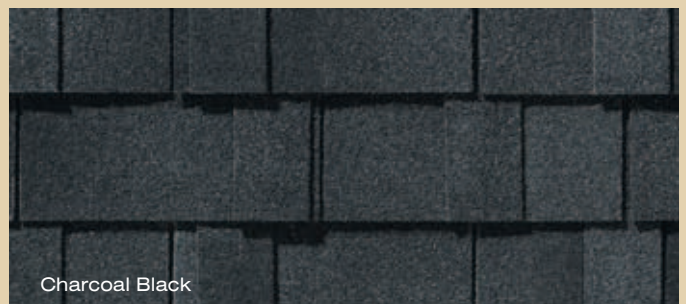

And to ensure its longevity, a special formulation of embedded copper granules is warranted to protect your roof for a full 10 years against the streaking and discoloration that can be caused by airborne algae.*

**See actual warranty for specific details and limitations.*

independence color palette

independence gallery

Classic shades of gray

Colonial Slate

Georgetown Gray

Driftwood

Shown in
Georgetown Gray