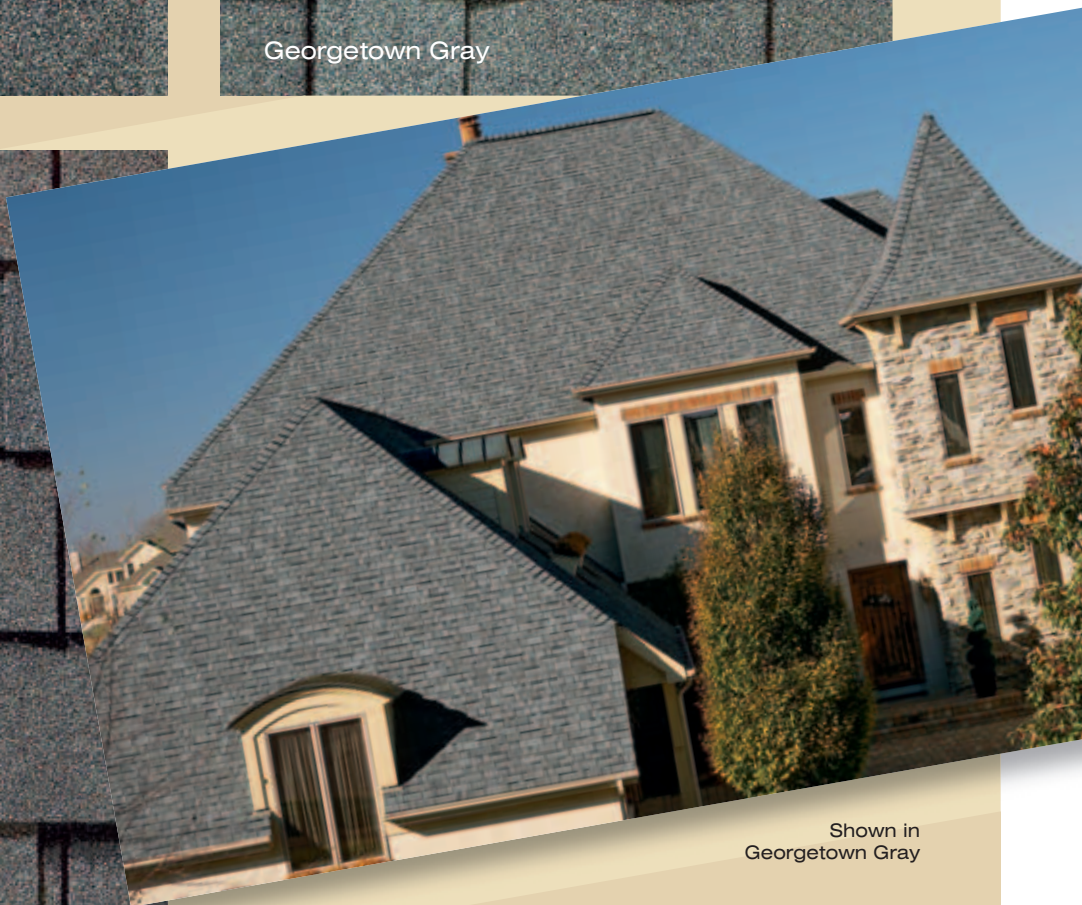

Georgetown Gray

Shown in
Georgetown Gray

**Color your home...virtually.
Log on to www.certainteed.com/colorview**